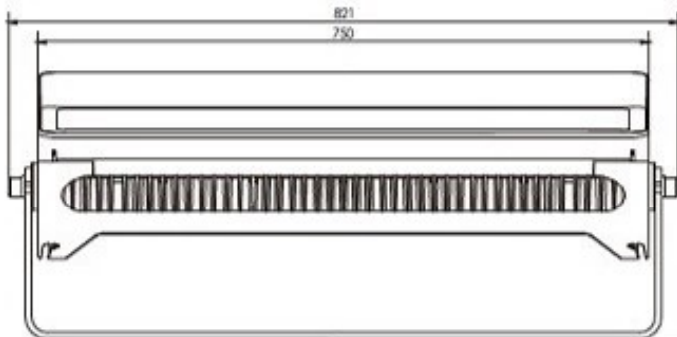

Flood Light Series

1271U

Specification

Product Code	1271UD-90	1271UC-90	1271UF-40
Led Brand	CREE/LUMILEDS	CREE/LUMILEDS	CREE RGBW 4 in 1
Led Quantity	90pcs	90pcs (24R 24G 24B 18W)	40pcs
Rated Power	300W	210W	360W
Input Voltage	AC100-305V	AC100-305V	AC100-305V
Frequency Range	50/60Hz	50/60Hz	50/60Hz
Color	Single	RGBW/RGBA/Single	RGBW
Beam Angle	2.6° 3.5° 12° 20° 30° 60° 10X70° 5X20°		8° 25° 10X45°
Control Mode	CC	DMX512/RDM/CC	DMX512/RDM
Life	50000H	50000H	50000H
Protection Grade	IP66	IP66	IP66
Ambient Temperature	-25℃~50℃	-25℃~50℃	-25℃~50℃
Ambient Humidity	10%~90%	10%~90%	10%~90%

Flood Light Series

1271U

1271S