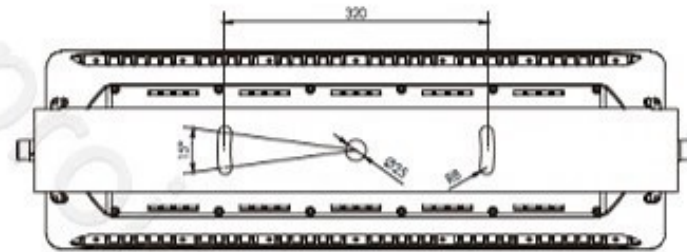

Flood Light Series

1271U

Specification

Product Code	1271UD-90	1271UC-90	1271UF-40
Led Brand	CREE/LUMILEDS	CREE/LUMILEDS	CREE RGBW 4 in 1
Led Quantity	90pcs	90pcs (24R 24G 24B 18W)	40pcs
Rated Power	300W	210W	360W
Input Voltage	AC100-305V	AC100-305V	AC100-305V
Frequency Range	50/60Hz	50/60Hz	50/60Hz
Color	Single	RGBW/RGBA/Single	RGBW
Beam Angle	2.6° 3.5° 12° 20° 30° 60° 10X70° 5X20°		8° 25° 10X45°
Control Mode	CC	DMX512/RDM/CC	DMX512/RDM
Life	50000H	50000H	50000H
Protection Grade	IP66	IP66	IP66
Ambient Temperature	-25℃~50℃	-25℃~50℃	-25℃~50℃
Ambient Humidity	10%~90%	10%~90%	10%~90%

Flood Light Series

1271U

1271S