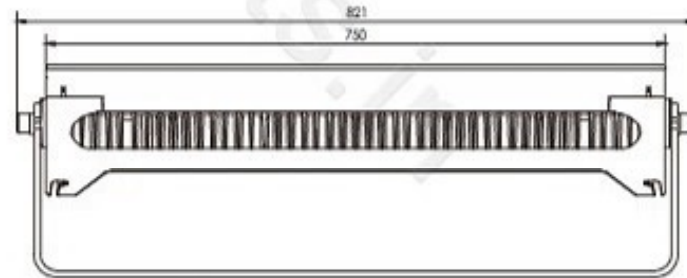

Flood Light Series

1271U

Specification

Product Code	1271UD-90	1271UC-90	1271UF-40
Led Brand	CREE/LUMILEDS	CREE/LUMILEDS	CREE RGBW 4 in 1
Led Quantity	90pcs	90pcs (24R 24G 24B 18W)	40pcs
Rated Power	300W	210W	360W
Input Voltage	AC100-305V	AC100-305V	AC100-305V
Frequency Range	50/60Hz	50/60Hz	50/60Hz
Color	Single	RGBW/RGBA/Single	RGBW
Beam Angle	2.6° 3.5° 12° 20° 30° 60° 10X70° 5X20°		8° 25° 10X45°
Control Mode	CC	DMX512/RDM/CC	DMX512/RDM
Life	50000H	50000H	50000H
Protection Grade	IP66	IP66	IP66
Ambient Temperature	-25℃~50℃	-25℃~50℃	-25℃~50℃
Ambient Humidity	10%~90%	10%~90%	10%~90%

Flood Light Series

1271U

1271S