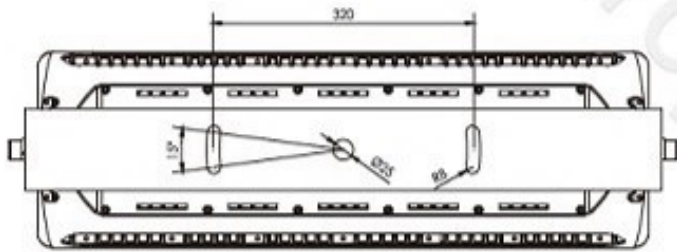

Flood Light Series

1271U

Specification

Product Code	1271UD-90	1271UC-90	1271UF-40
Led Brand	CREE/LUMILEDS	CREE/LUMILEDS	CREE RGBW 4 in 1
Led Quantity	90pcs	90pcs (24R 24G 24B 18W)	40pcs
Rated Power	300W	210W	360W
Input Voltage	AC100-305V	AC100-305V	AC100-305V
Frequency Range	50/60Hz	50/60Hz	50/60Hz
Color	Single	RGBW/RGBA/Single	RGBW
Beam Angle	2.6° 3.5° 12° 20° 30° 60° 10X70° 5X20°		8° 25° 10X45°
Control Mode	CC	DMX512/RDM/CC	DMX512/RDM
Life	50000H	50000H	50000H
Protection Grade	IP66	IP66	IP66
Ambient Temperature	-25℃~50℃	-25℃~50℃	-25℃~50℃
Ambient Humidity	10%~90%	10%~90%	10%~90%

Flood Light Series

1271U

1271S